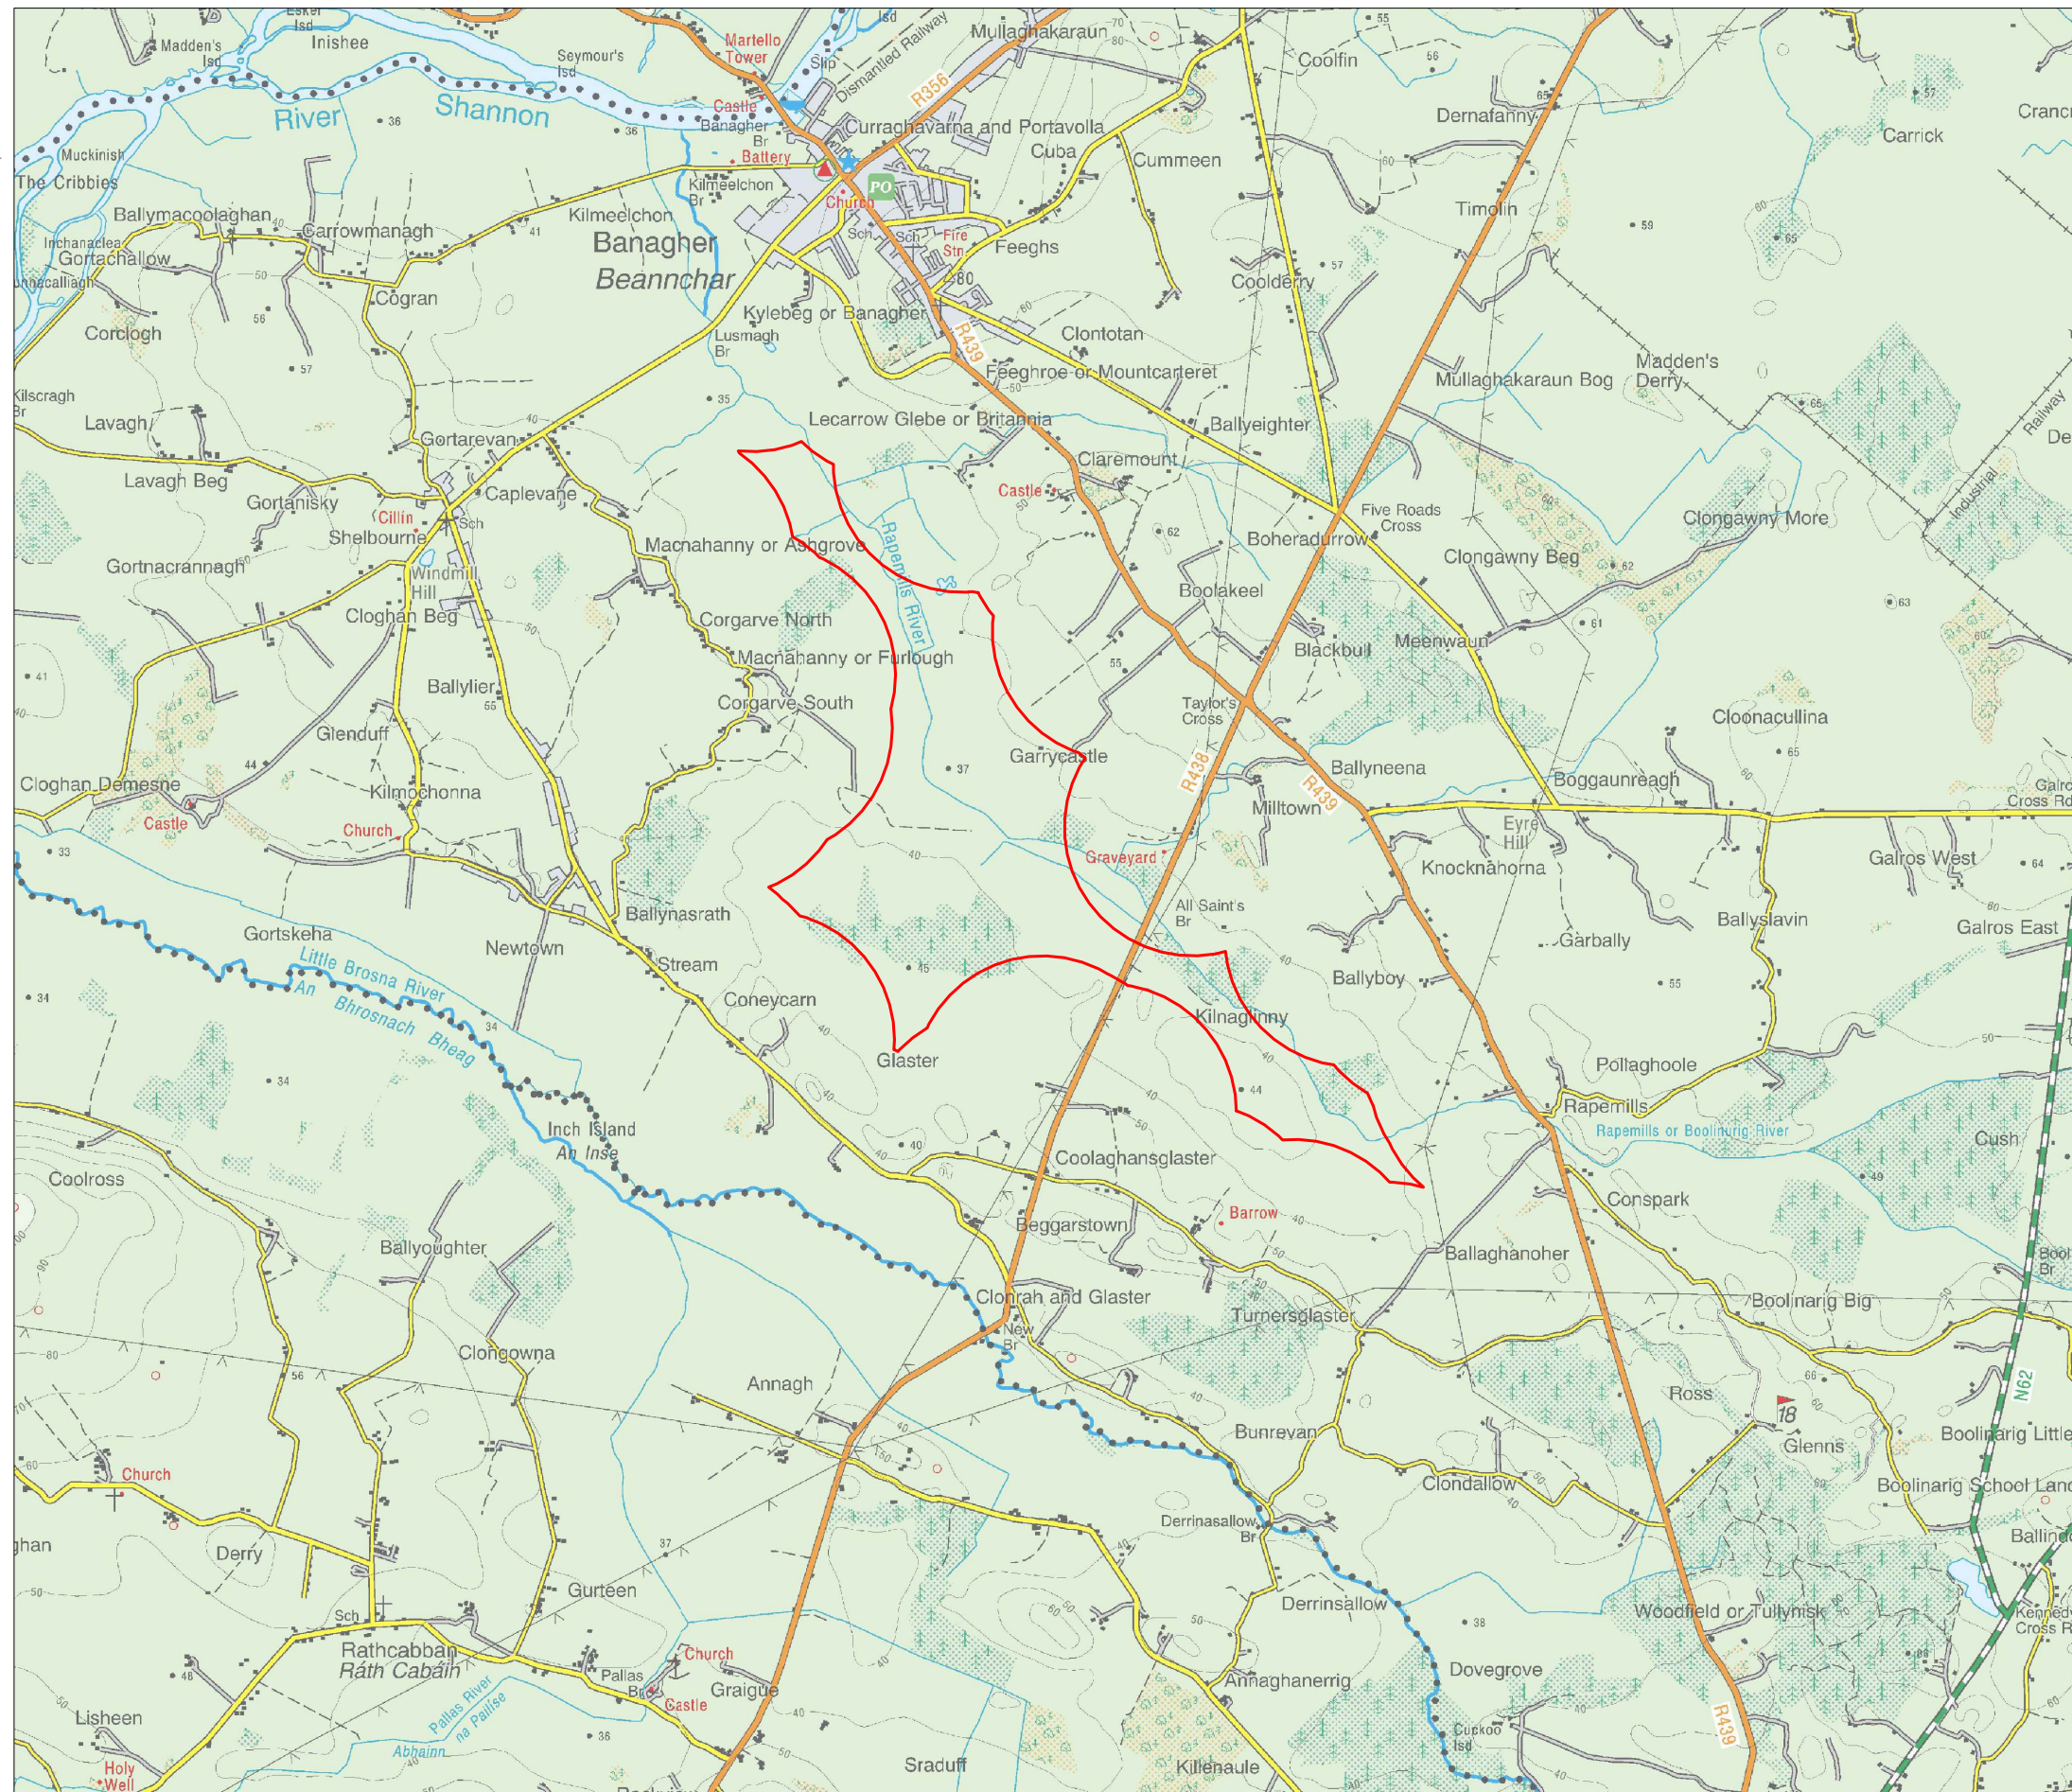

OSI © Licence: EN 0062823 - Prepared Using ITM

Prepared by: