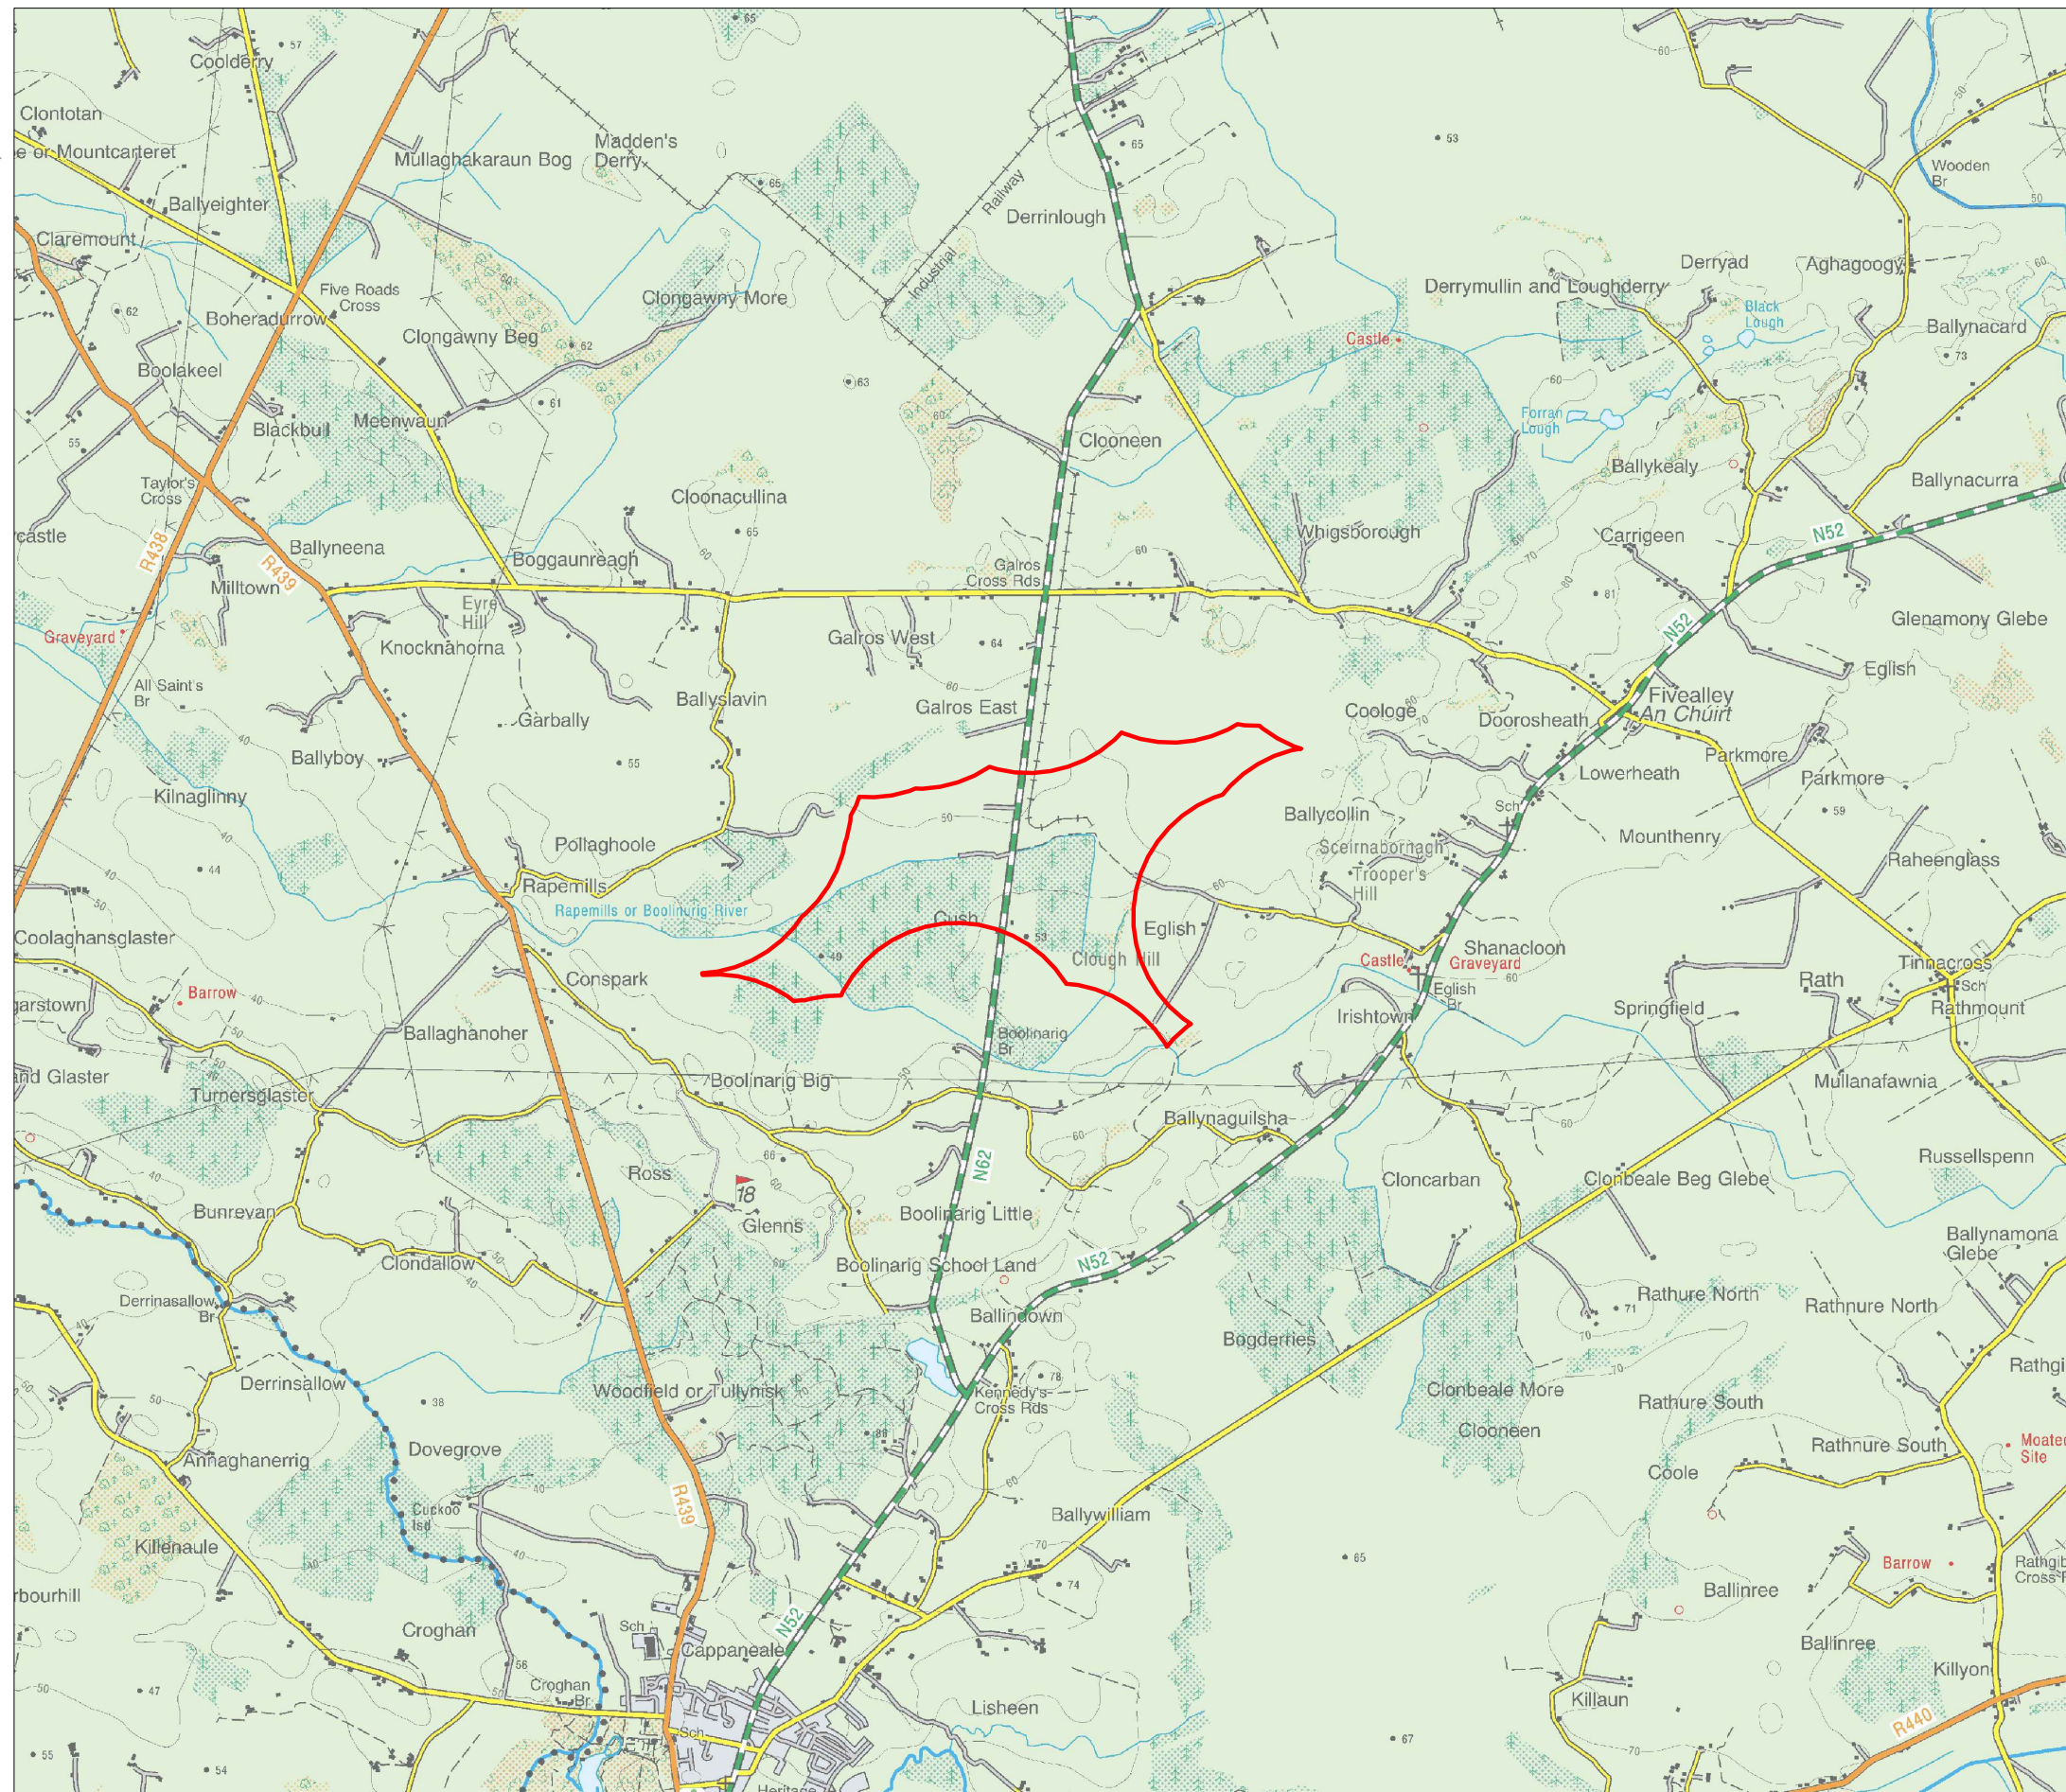

Cush Wind Farm

Client:

Cush Wind Ltd

Drawing Title:

**Alternative Site Locations
Option L1**

Drawing No: CUS_PAS_EIAR_002	Revision No.: 0
Scale: (A3) 1:40,000	Date: 05/12/2023
Drawn By: C.M.P	Checked By: D.O
	Confirmed By: S.C