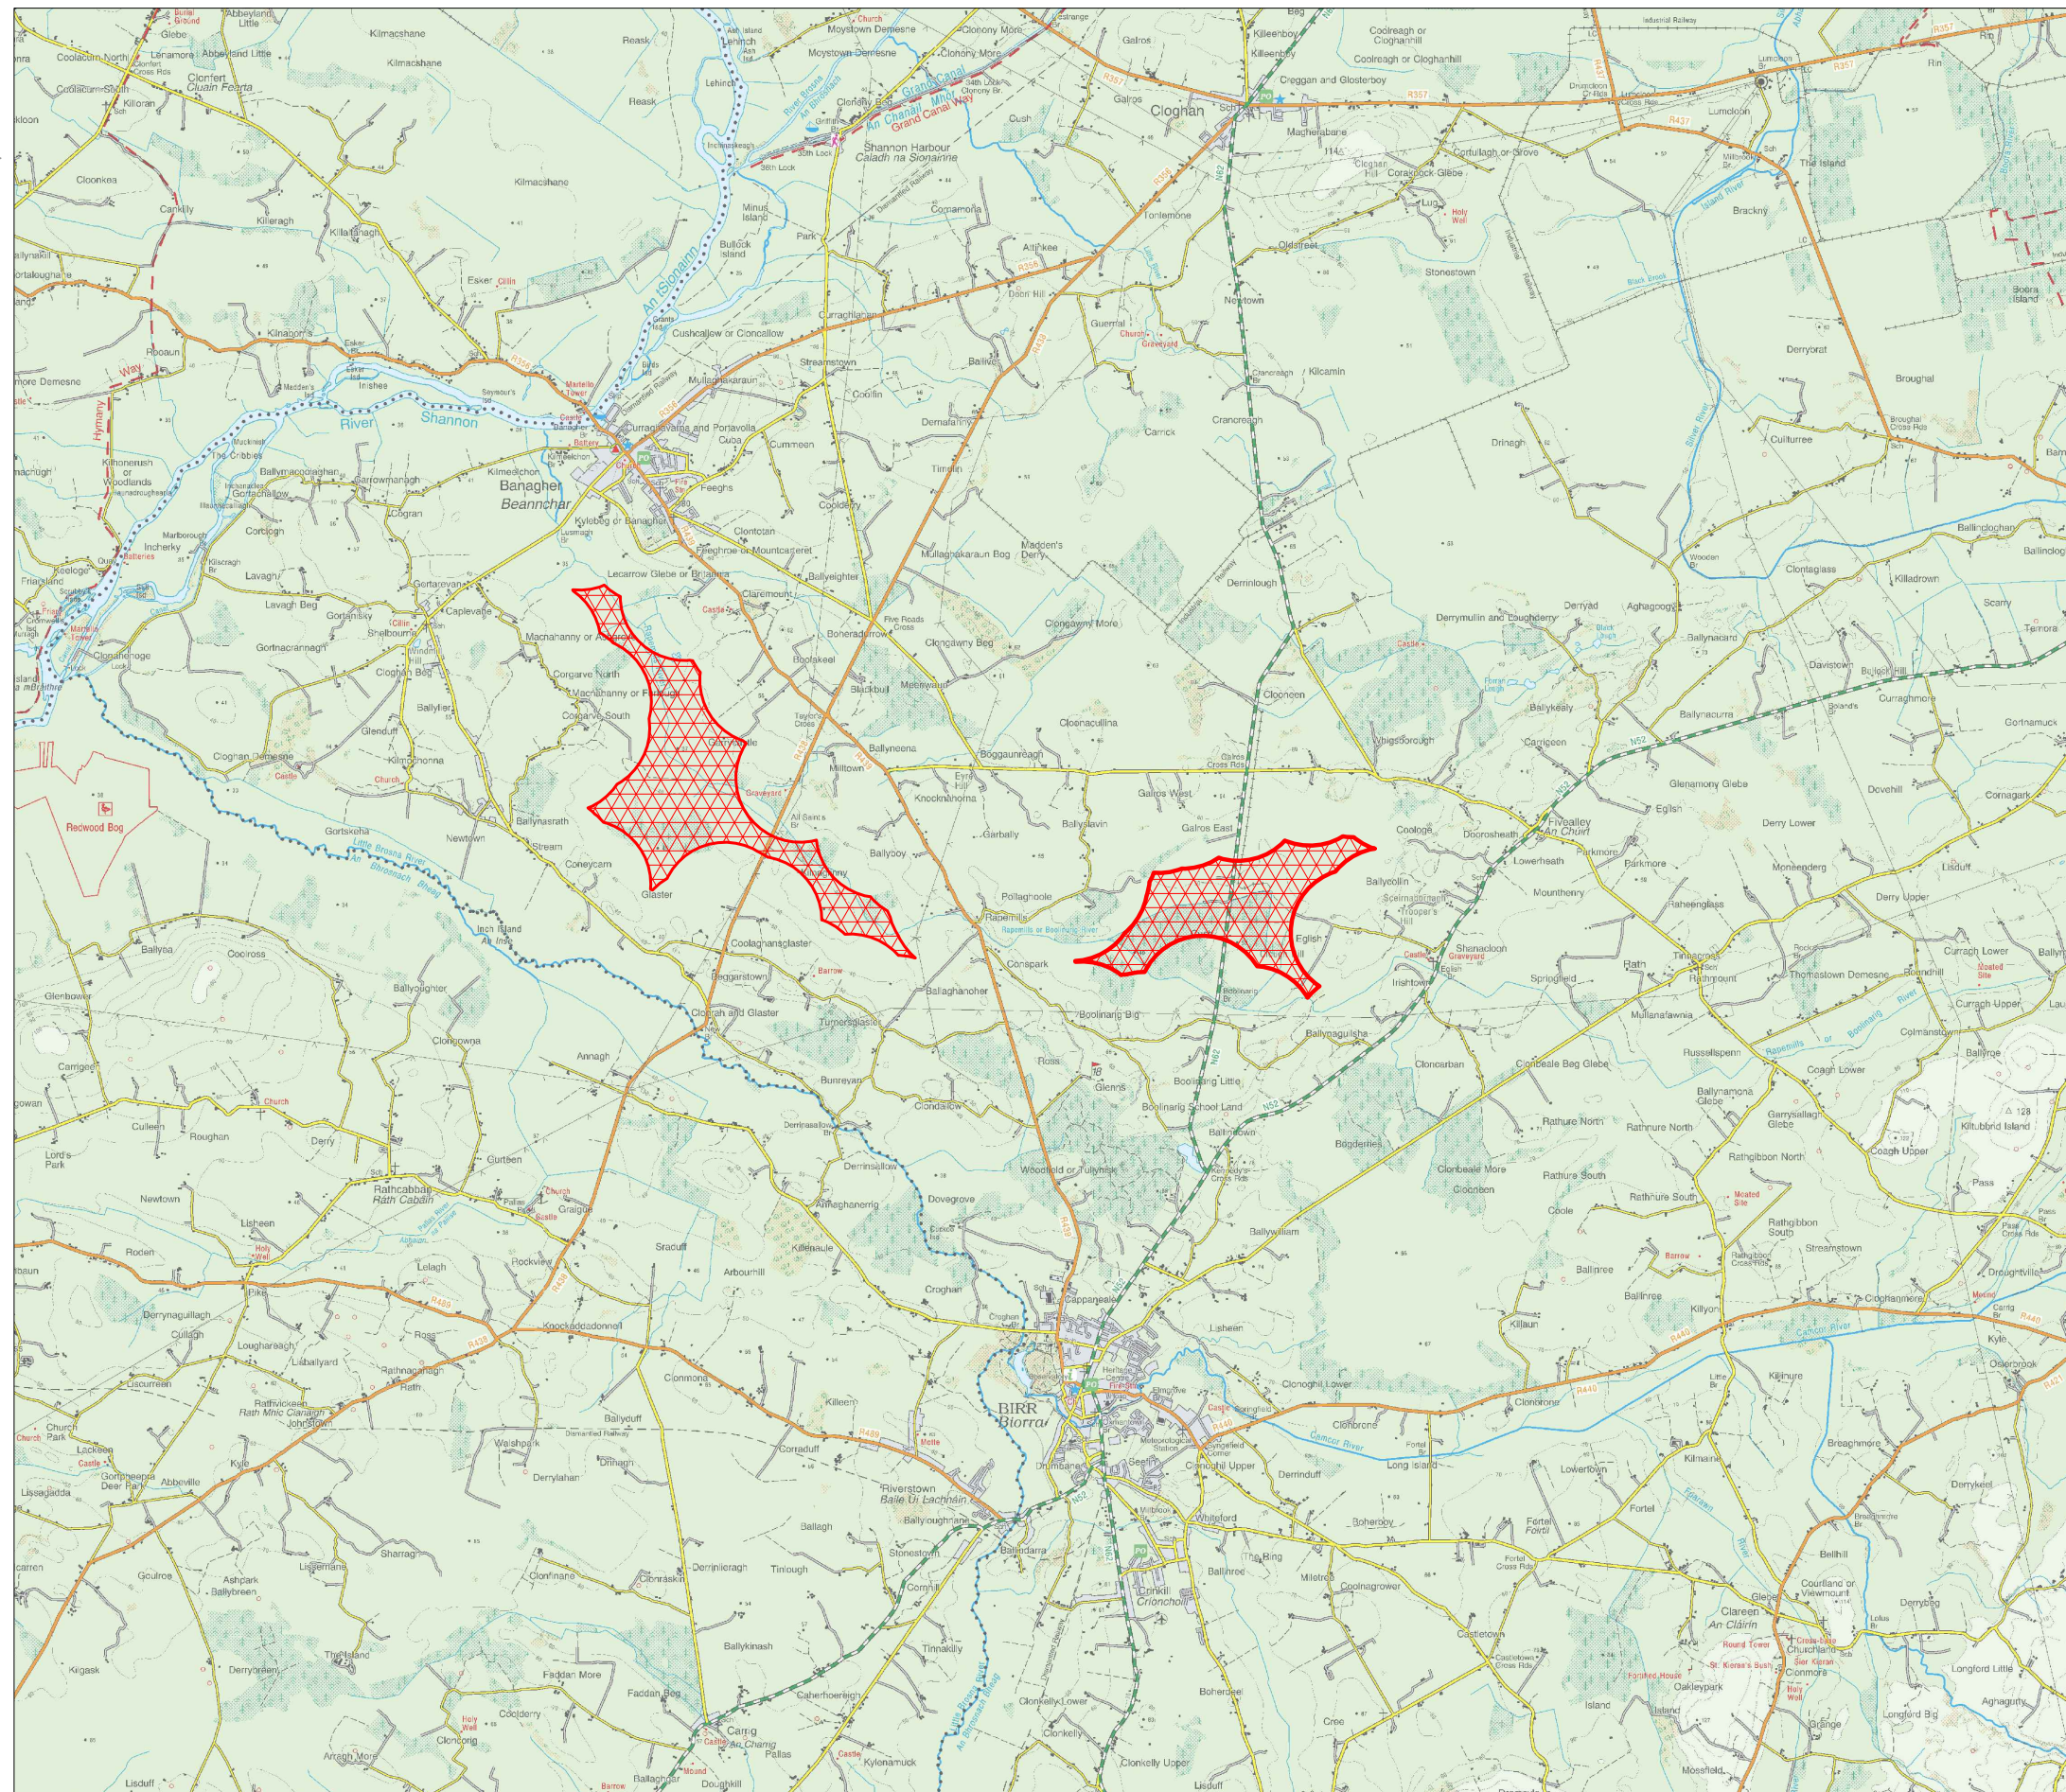

Legend:
Alternative Site Locations 

Date:	Rev:	Description:	Drawn By:
-------	------	--------------	-----------

Agent Address:

Galetech Energy Services,
Clondargan,
Stradone,
Co. Cavan

Job Title:

Cush Wind Farm